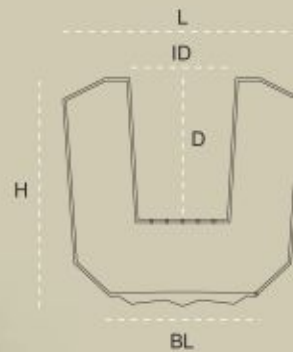

Available in Hollow Body Only

L - Length, BL - Bottom Length, H - Height, D - Depth, ID - Inner Diameter, W - Weight (indicative), L, BL, H, D, ID - inches/centimeters, W - kilograms

Altami 9

Altami 11

Altami 13

Altami 15

Altami 19

Altami 19

Escon 18

ESCON

An involuntary 'wow' beckons

NAME		L	BL	H	D	ID	W
Escon 24	in	26.5	16.5	24	16	13	13-16
	cm	67	42	61	41	33	
Escon 18	in	19.5	12.5	18	10	9.25	6.5-8.5
	cm	50	32	46	25.4	23.5	
Escon 12	in	13.5	8.75	12.5	9	6.25	4-5
	cm	34	22	32	23	16	

Available in Full Body & Hollow Body

L - Length, BL - Bottom Length, H - Height, D - Depth, ID - Inner Diameter, W - Weight (indicative), L, BL, H, D, ID - inches/centimeters, W - kilograms

Escon 18

Escon 24

Escon 12

GRAPTOS

Where asymmetry clinches the winner

NAME		L	BL	H	D	ID	W
Graptos 10	in	14	7	10	-	-	2-3
	cm	36	18	25.4	-	-	

Available in Hollow Body Only

L - Length, BL - Bottom Length, H - Height, D - Depth, ID - Inner Diameter, W - Weight (indicative), L, BL, H, D, ID - inches/centimeters, W - kilograms