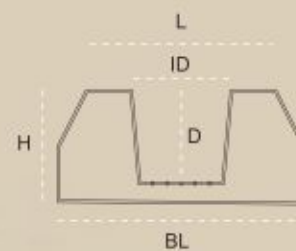

L - Length, BL - Bottom Length, H - Height, D - Depth, ID - Inner Diameter, W - Weight (indicative), L, BL, H, D, ID - inches/centimeters, W - kilograms

Orino 15

Orino 22

Orino 10

Orino 15

Pento 9

PENTO

Where beauty grows five-fold

NAME		L	BL	H	D	ID	W
Pento 13	in	16.5	9	13.5	-	-	2-3
	cm	42	23	34	-	-	
Pento 9	in	10	5.75	8.5	-	-	0.7-1.5
	cm	25.4	15	22	-	-	

Available in Hollow Body Only

L - Length, BL - Bottom Length, H - Height, D - Depth, ID - Inner Diameter, W - Weight (indicative), L, BL, H, D, ID - inches/centimeters, W - kilograms

Pento 9

Pento 13

NESIA

A compact home for exotic shrubs

NAME		L	BL	H	D	ID	W
Nesia 10D	in	12	19	10	6.5	8.5	5-6
	cm	30.5	48	25.4	16.5	21.5	
Nesia 6	in	7	11	6	-	-	0.5-1.5
	cm	18	28	15	-	-	

Available in Full Body & Hollow Body (Nesia10D), Hollow Body only (Nesia6)

L - Length, BL - Bottom Length, H - Height, D - Depth, ID - Inner Diameter, W - Weight (indicative), L, BL, H, D, ID - inches/centimeters, W - kilograms

Nesia 10D

Nesia 6

Nesia 10

Mento 16

MENTO

Anachronistic piece of modern art