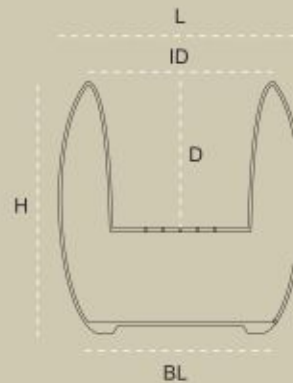

NAME		L	BL	H	D	ID	W
Corin 42	in	22	12.5	42	21.5	14	14-16
	cm	56	32	107	55	36	
Corin 30	in	21	14.5	30	14.5	16	10.5-12.5
	cm	53	37	76	37	41	
Corin 24	in	23	16	24.5	14	18	11-13
	cm	58	41	62	36	46	
Corin 15	in	14	10.25	14.5	11	11	4-6
	cm	36	26	37	28	28	

Available in Full Body & Hollow Body

L - Length, BL - Bottom Length, H - Height, D - Depth, ID - Inner Diameter, W - Weight (indicative), L, BL, H, D, ID - inches/centimeters, W - kilograms