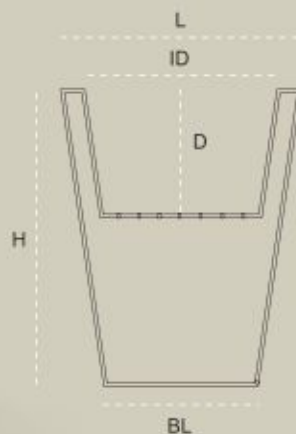

REMINO

Where the unlikely blend and beautify

NAME		L	BL	H	D	ID	W
Remino 42	in	25	22	42.5	16	18.5	23-26
	cm	63.5	56	108	41	47	
Remino 30	in	18	16	30	11	13	12-14
	cm	46	41	76	28	33	
Remino 24	in	14.5	12.5	24	9	10.25	7-9
	cm	37	32	61	23	26	
Remino 15	in	9.25	7.75	15	6	6.5	3-4
	cm	23.5	20	38	15	16.5	

Available in Full Body & Hollow Body

L - Length, BL - Bottom Length, H - Height, D - Depth, ID - Inner Diameter, W - Weight (indicative), L, BL, H, D, ID - inches/centimeters, W - kilograms

Remino 30

Remino 15

Available in Full Body & Hollow Body

L - Length, BL - Bottom Length, H - Height, D - Depth, ID - Inner Diameter, W - Weight (indicative), L, BL, H, D, ID - inches/centimeters, W - kilograms

Circo 12

Circo 17

Circo 22

Circo 32

GRACILI

Shower of compliments await you

NAME		L	BL	H	D	ID	W
Gracili 20	in	16	8.25	20.25	10	13	7-9
	cm	41	21	51	25.4	33	

Available in Full Body & Hollow Body

L - Length, BL - Bottom Length, H - Height, D - Depth, ID - Inner Diameter, W - Weight (indicative), L, BL, H, D, ID - inches/centimeters, W - kilograms