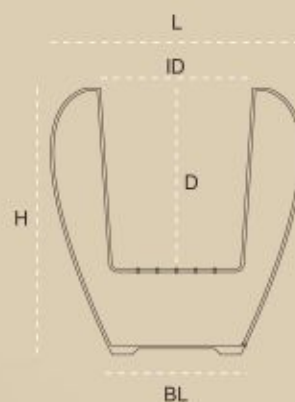

Available in Hollow Body Only

L - Length, BL - Bottom Length, H - Height, D - Depth, ID - Inner Diameter, W - Weight (indicative), L, BL, H, D, ID - inches/centimeters, W - kilograms

ORINO

Unassuming sophistication invites You

NAME		L	BL	H	D	ID	W
Orino 22	in	21.5	11	22.5	12	12.5	8-10
	cm	55	28	57	30.5	32	
Orino 15	in	17	9.25	15	9.5	10	4-5
	cm	43	23.5	38	24	25.4	
Orino 10	in	13	8	10	7.5	7.5	2-3
	cm	33	20	25.4	19	19	

Available in Full Body & Hollow Body

L - Length, BL - Bottom Length, H - Height, D - Depth, ID - Inner Diameter, W - Weight (indicative), L, BL, H, D, ID - inches/centimeters, W - kilograms

Orino 15

Orino 22

Orino 10

Orino 15

Pento 9

PENTO

Where beauty grows five-fold

NAME		L	BL	H	D	ID	W
Pento 13	in	16.5	9	13.5	-	-	2-3
	cm	42	23	34	-	-	
Pento 9	in	10	5.75	8.5	-	-	0.7-1.5
	cm	25.4	15	22	-	-	

Available in Hollow Body Only

L - Length, BL - Bottom Length, H - Height, D - Depth, ID - Inner Diameter, W - Weight (indicative), L, BL, H, D, ID - inches/centimeters, W - kilograms