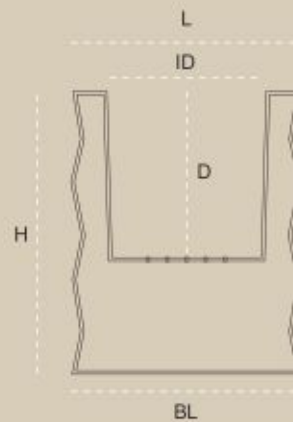

CONZA-D

The holy grail of design

NAME		L	BL	H	D	ID	W
Conza 24D	in	21	21	24	12	15	9-11
	cm	53	53	61	30.5	38	
Conza 18D	in	14	14	18	10.5	9	5-7
	cm	36	36	46	27	23	
Conza 12D	in	21	21	12	9.5	15.25	4-6
	cm	53	53	30.5	24	39	
Conza 9D	in	14	14	9	6	9.5	2-4
	cm	36	36	23	15	24	

Available in Full Body & Hollow Body

L - Length, BL - Bottom Length, H - Height, D - Depth, ID - Inner Diameter, W - Weight (indicative), L, BL, H, D, ID - inches/centimeters, W - kilograms