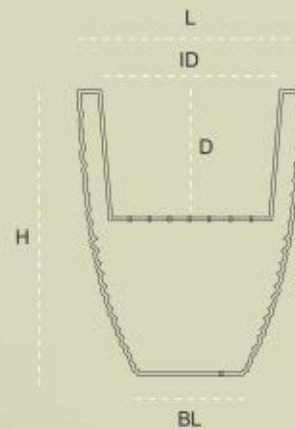

Available in Full Body & Hollow Body

L - Length, BL - Bottom Length, H - Height, D - Depth, ID - Inner Diameter, W - Weight (indicative), L, BL, H, D, ID - inches/centimeters, W - kilograms

Remino 30

Remino 15

Available in Full Body & Hollow Body

L - Length, BL - Bottom Length, H - Height, D - Depth, ID - Inner Diameter, W - Weight (indicative), L, BL, H, D, ID - inches/centimeters, W - kilograms

Circo 12

Circo 17

Circo 22

Circo 32

GRACILI

Shower of compliments await you

NAME		L	BL	H	D	ID	W
Gracili 20	in	16	8.25	20.25	10	13	7-9
	cm	41	21	51	25.4	33	

Available in Full Body & Hollow Body

L - Length, BL - Bottom Length, H - Height, D - Depth, ID - Inner Diameter, W - Weight (indicative), L, BL, H, D, ID - inches/centimeters, W - kilograms

Available in Full Body & Hollow Body

L - Length, BL - Bottom Length, H - Height, D - Depth, ID - Inner Diameter, W - Weight (indicative), L, BL, H, D, ID - inches/centimeters, W - kilograms

Corin 30

Corin 42