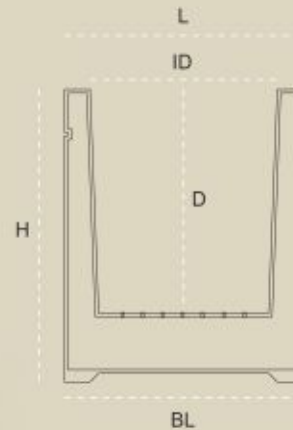

Available in Full Body & Hollow Body

L - Length, BL - Bottom Length, H - Height, D - Depth, ID - Inner Diameter, W - Weight (indicative), L, BL, H, D, ID - inches/centimeters, W - kilograms

Remino 30

Remino 15

Remino 42

Remino 24

Remino 30

Circo 22

CIRCO

Where the circle of design completes

NAME		L	BL	H	D	ID	W
Circo 32	in	18	18	32	16.5	13.75	10-13
	cm	46	46	81	42	34	
Circo 22	in	16	16	22	16.25	11.75	7-10
	cm	41	41	56	41	30	
Circo 17	in	14	14	17	12	10.75	5-7
	cm	36	36	43	30.5	27	
Circo 12	in	12	12	12	9.5	8.75	3-5
	cm	30.5	30.5	30.5	24	22	

Available in Full Body & Hollow Body

L - Length, BL - Bottom Length, H - Height, D - Depth, ID - Inner Diameter, W - Weight (indicative), L, BL, H, D, ID - inches/centimeters, W - kilograms

Circo 12

Circo 17

Circo 22

Circo 32

GRACILI

Shower of compliments await you

NAME		L	BL	H	D	ID	W
Gracili 20	in	16	8.25	20.25	10	13	7-9
	cm	41	21	51	25.4	33	

Available in Full Body & Hollow Body

L - Length, BL - Bottom Length, H - Height, D - Depth, ID - Inner Diameter, W - Weight (indicative), L, BL, H, D, ID - inches/centimeters, W - kilograms